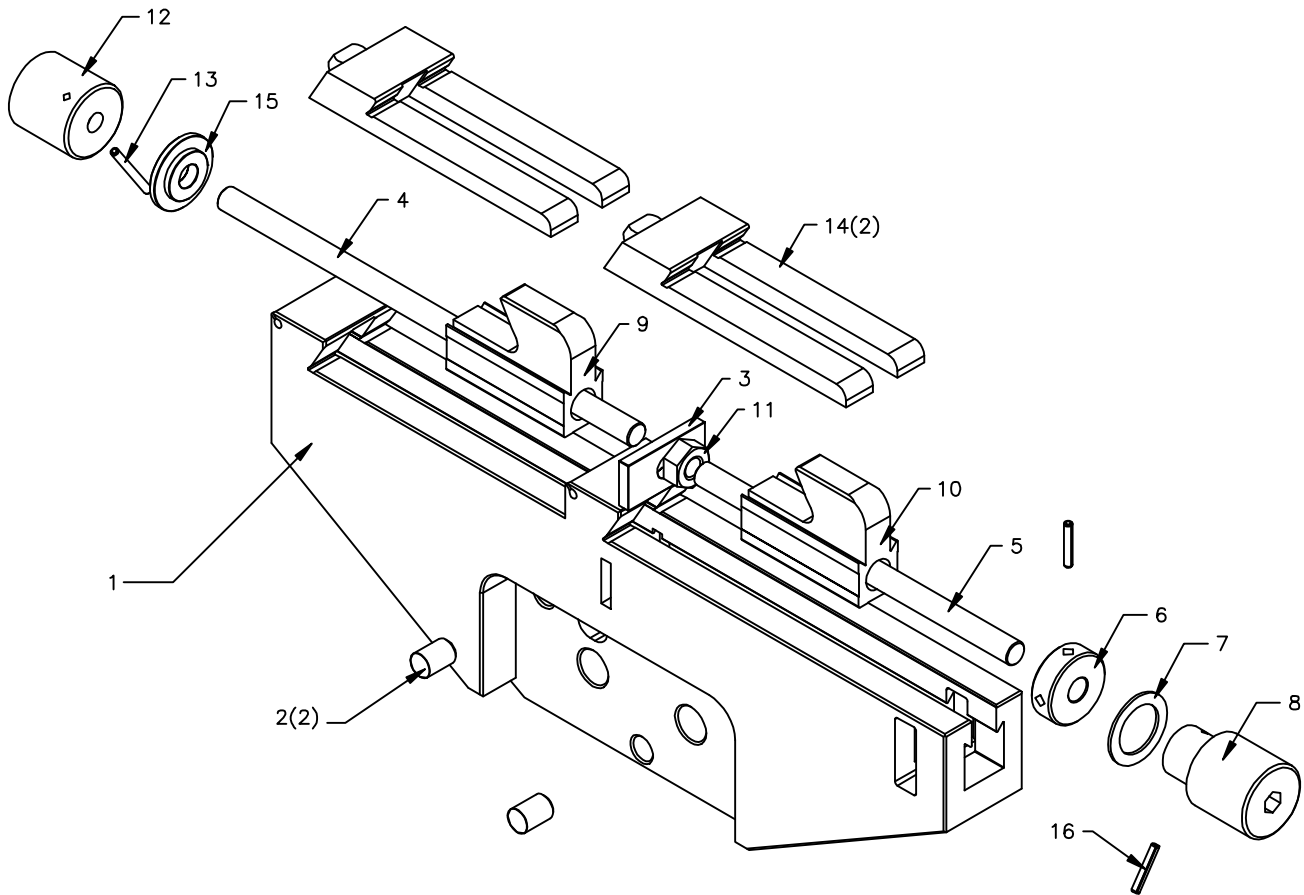

# DDV01 DUEL DOVETAIL

ITEM	QTY	PART NUMBER	DESCRIPTION	OTHER
1	1	CI500	MAINBODY	
2	1	CO002	CERAMCINSERTS	
3	1	CI503	LEADSCREWSUPPORT	
4	1	CI505	LEADSCREWRH	
5	1	CI507	LEADSCREWLH	
6	1	CI508	LEADSCREWKNCBRH	
7	1	CI509	LEADSCREWKNCBWASHER	
8	1	CI510	LEADSCREWKNCBLH	
9	1	CI501	JAWSLIDER RH	
10	1	CI502	JAWSLIDER LH	
11	1	H508	LOCKNUT RH	
12	1	CI506	LEADSCREWKNCBRH	
13	1	H531	SHEAR PIN	
14	2	CI511	BED INSERT	
15	1	CI512	LEADSCREWGUIDE	
16	2	H507	SHEAR PIN	