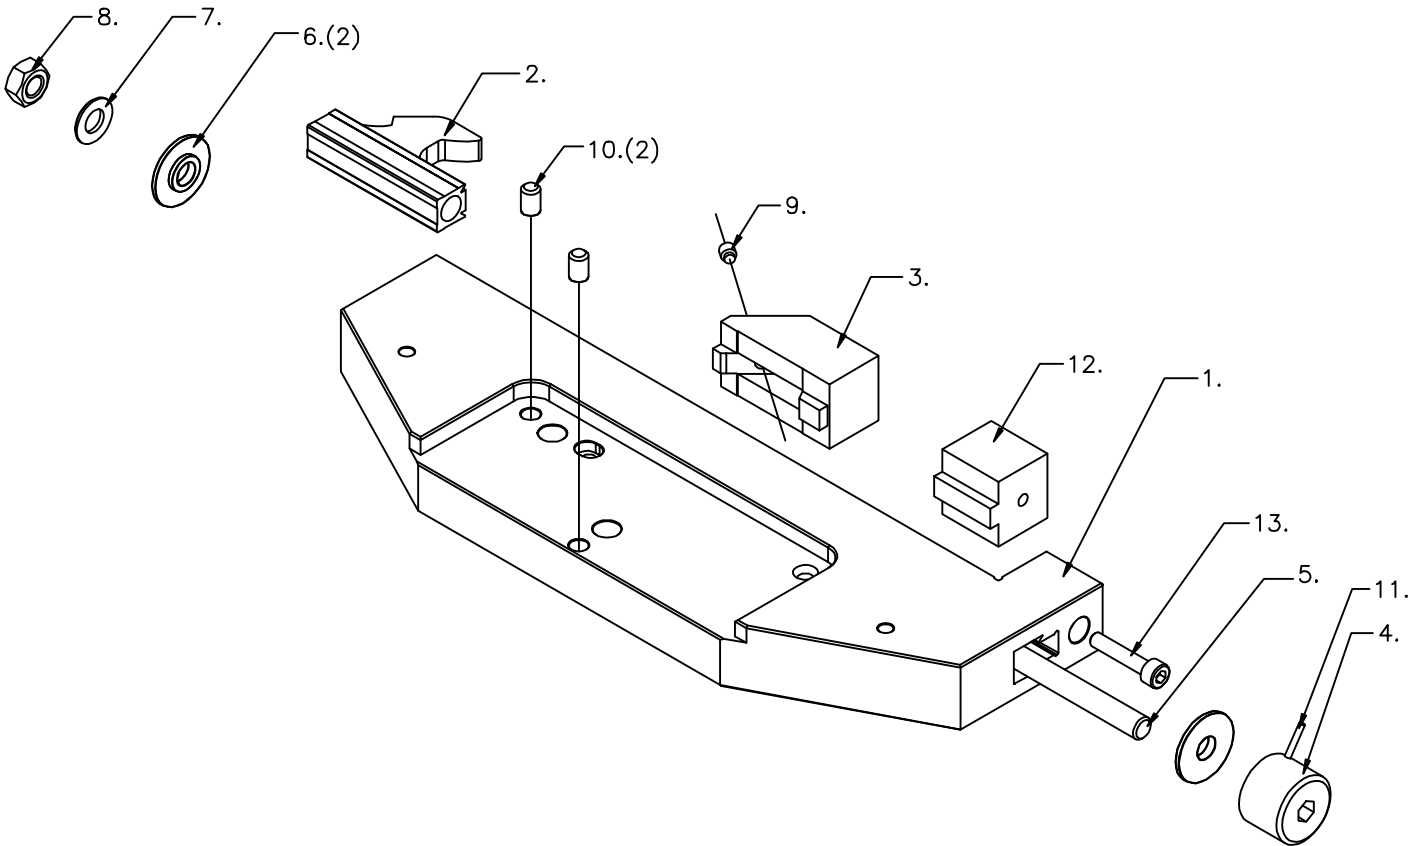

# V08 EIGHT INCH VISE

ITEM	QTY	PART NUMBER	NAME	OTHER
1	1	C1700	MAIN BODY	
2	1	C1701	JAW SLIDER	
3	1	C1702	SLIDING JAW (STANDARD)	
4	1	C1711	LEADSCREW KNOB	
5	1	C1704	LEADSCREW	
6	2	C1705	LEADSCREW GUIDE	
7	1	H560	BELLEVILLE WASHER	8M X .025 THK SS
8	1	H567	LOCK NUT	8M X 1.25MM SS
9	1	H509	JAW SET SCREW	M5 X 10MM DPSS-SS
10	2	C0002	CERAMIC PIN	
11	1	H531	SHEAR PIN	.082 X 3/4" SS
12	1	C1703	REPLACABLE FIXED JAW	
13	1	H511	FIXED JAW SCREW	M5 X 25MM SHCS-SS